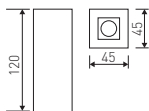

Installation

Surface wall and ceiling mounted installation

Features

Ceiling Mounted

LED and control gear included

1,5W
12°
87 lm
3000K **AGOKP1-2LED-21**